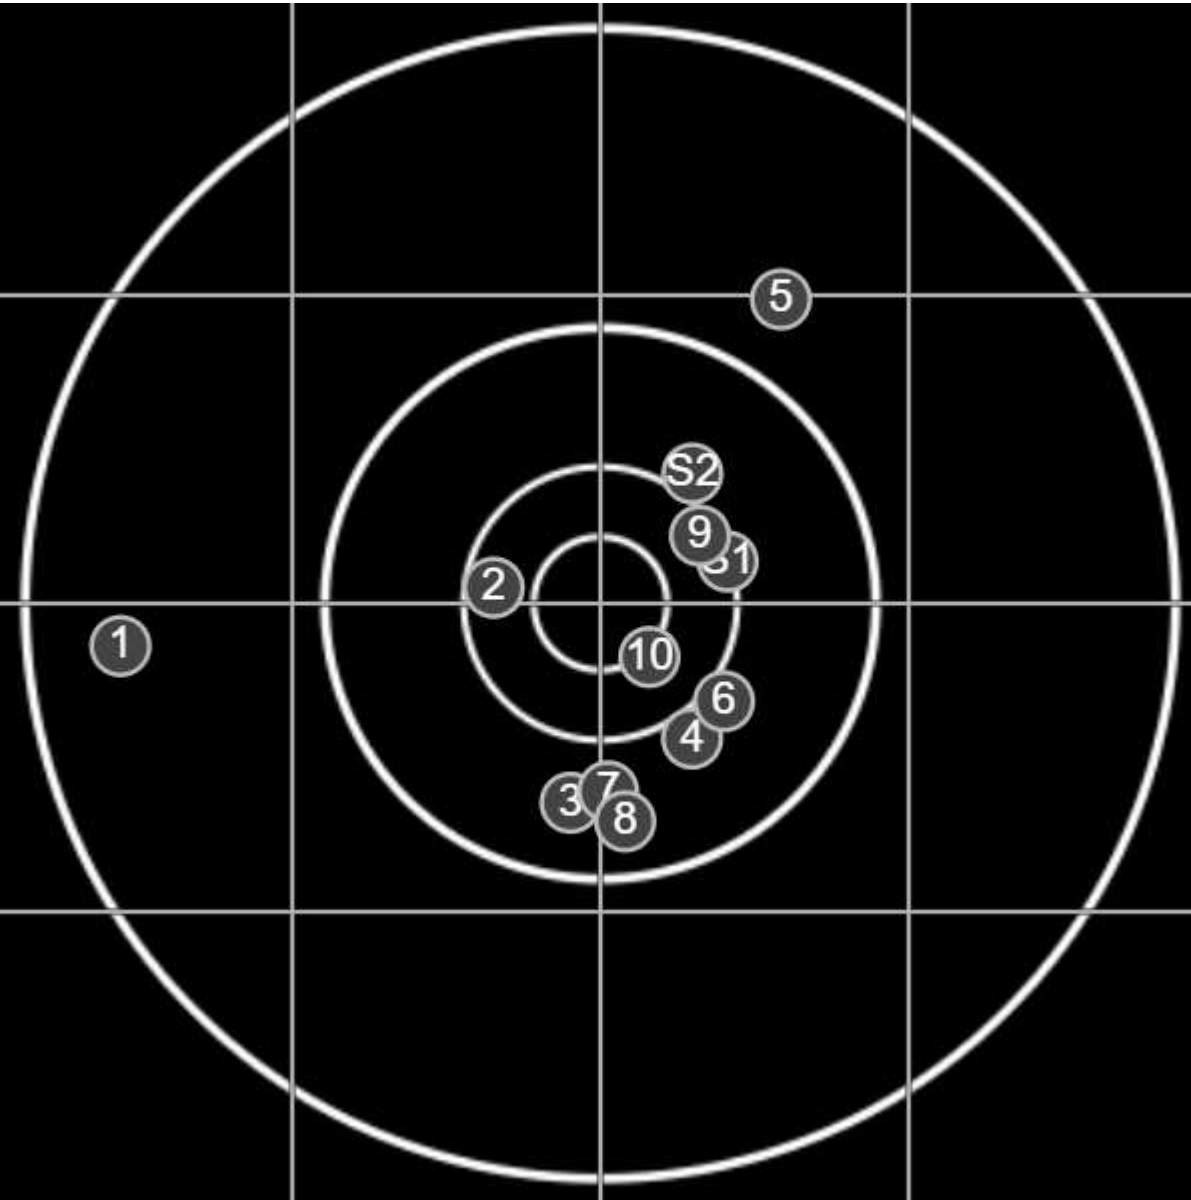

true  
5/2/2026  
2:13:04 PM

**BRC Series Shoot**  
Series 4  
600yd

**BRC T4 [-57]**  
AU-600y

Group: 386.0 mm  
(341.8w x 270.1h)

(F)

**Shooter**  
Mal Wright[m24]

**51.1**

**FINAL**  
v: 2154, sd: 15.7