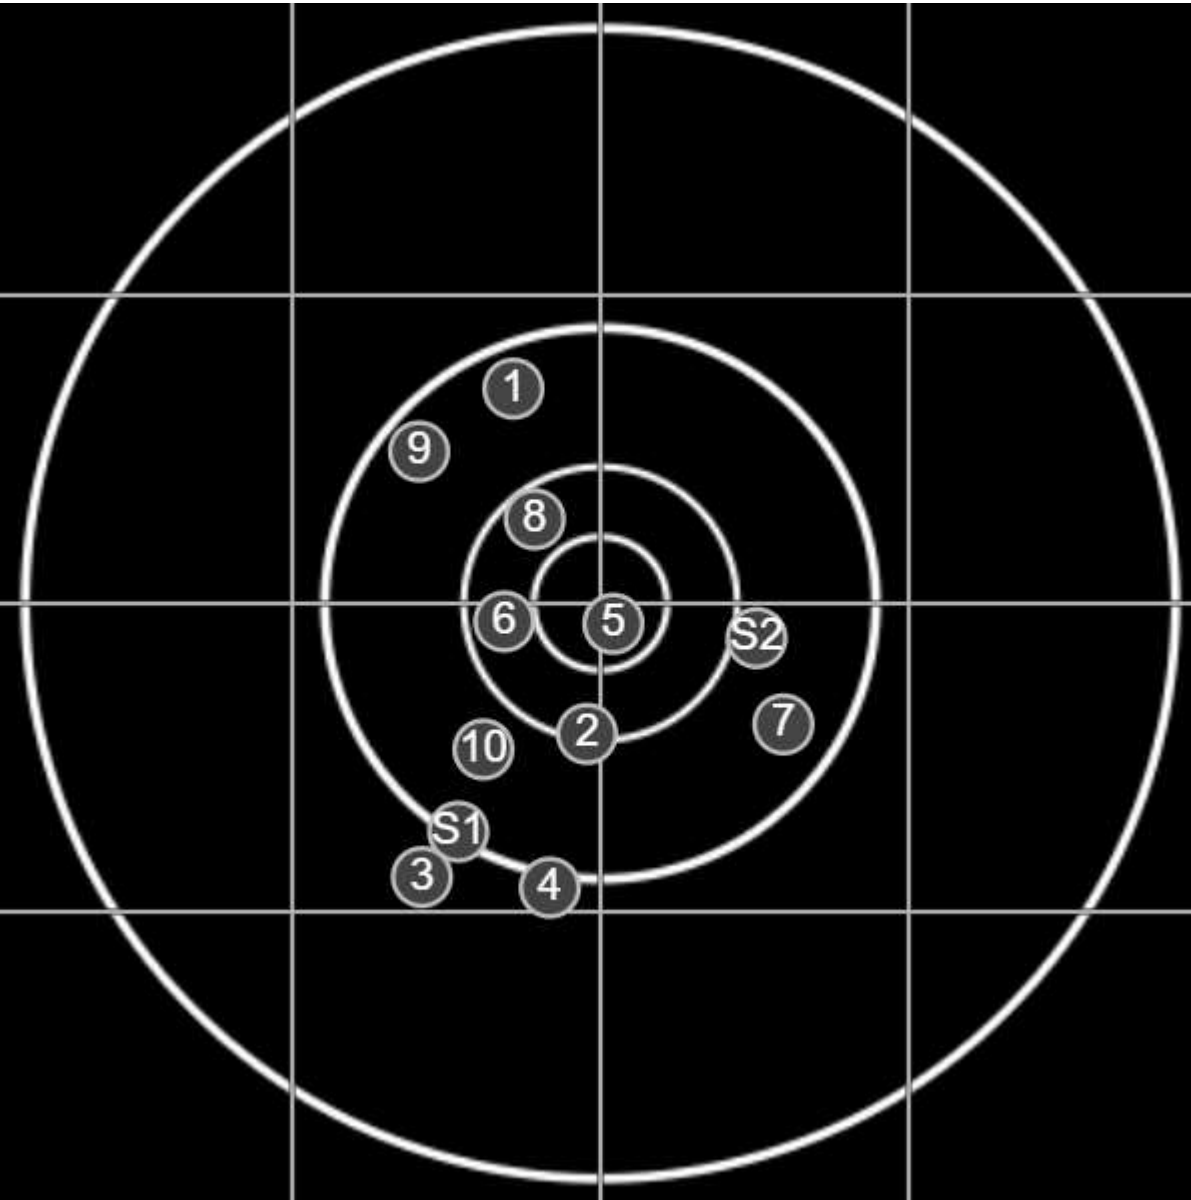

**SILVER  
MOUNTAIN  
TARGETS**  
Made in Canada

true  
5/2/2026  
1:10:57 PM

**BRC Series Shoot**  
Series 4  
600yd

**BRC T4 [-57]**  
AU-600y

Group: 258.9 mm  
(188.5w x 258.2h)

(F)

**Shooter**  
Mal Wright[m24]

**52.1**

**FINAL**

v: 2153, sd: 9.9

#	fps	score
10	2138	5
9	2154	5
8	2150	6
7	2144	5
6	2140	6
5	2164	X
4	2162	4
3	2171	4
2	2152	6
1	2154	5
S2	2155	(5)
S1	2130	(5)

**SILVER  
MOUNTAIN  
TARGETS**  
Made in Canada

true  
5/2/2026  
2:13:04 PM

**BRC Series Shoot**  
Series 4  
600yd

**BRC T4 [-57]**  
AU-600y

Group: 386.0 mm  
(341.8w x 270.1h)

(F)

**Shooter**  
Mal Wright[m24]

**51.1**

**FINAL**  
v: 2154, sd: 15.7